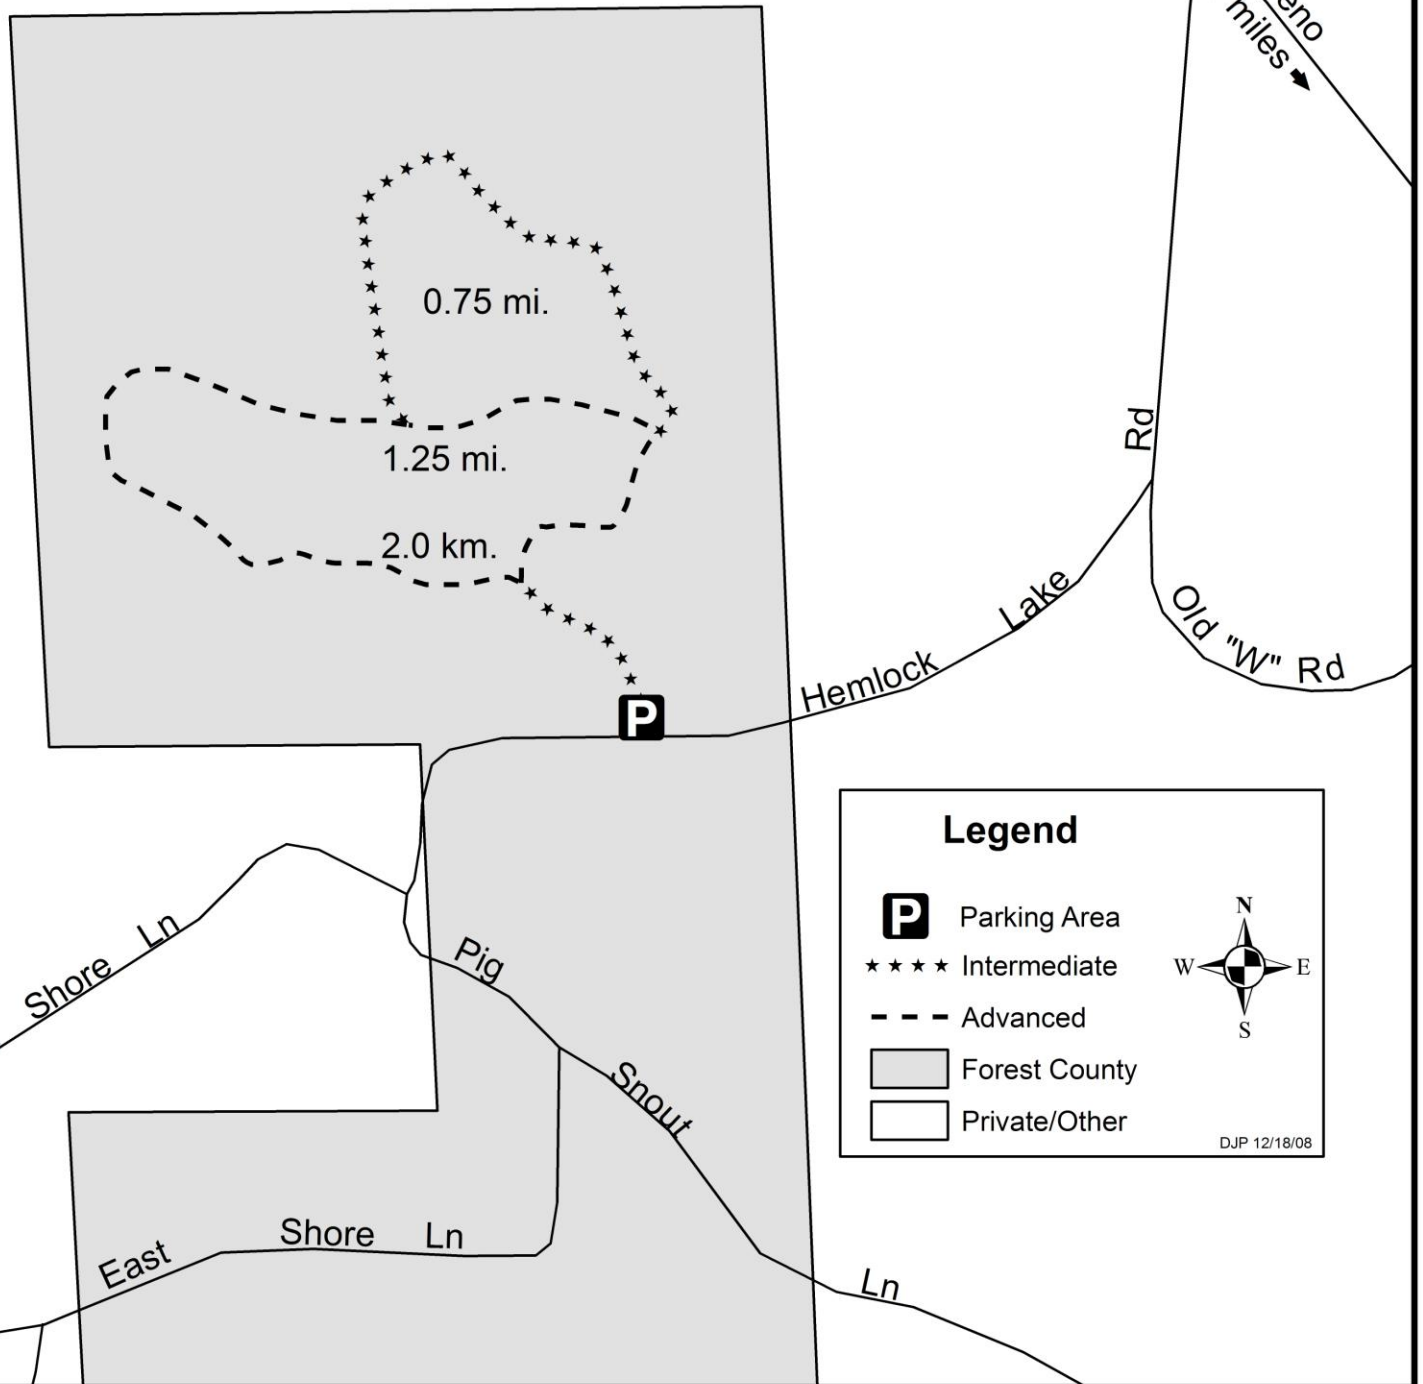

# Hemlock Lake Ski Trail

## Legend

Parking Area

Intermediate

Advanced

Forest County

Private/Other

DJP 12/18/08